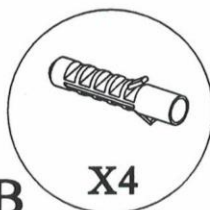

Силикон

Отвертка

Рулетка

уровень

Дрель

МОЛОТОК

Комплектующие

A X1

B X4

C X4

D X1

E X2

F X4

G X2

The following components are packed in another products which would be matched with this product.

J X4