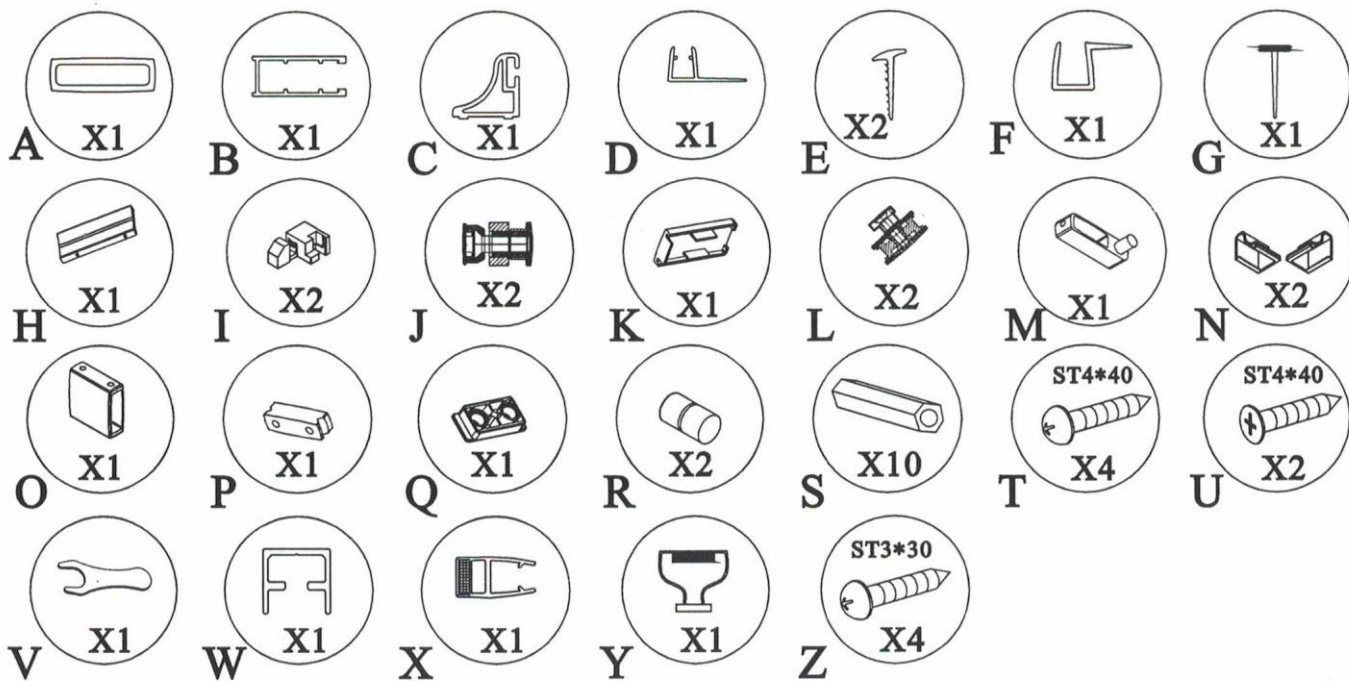

Инструменты

Комплектующие

The following components are packed in another products which would be matched with this product

Схема сборки

Инструменты

Карандаш

Сверло

Силикон

Отвертка

Рулетка

уровень

Дрель

МОЛОТОК

Комплектующие

The following components are packed in another products which would be matched with this product.

Схема сборки