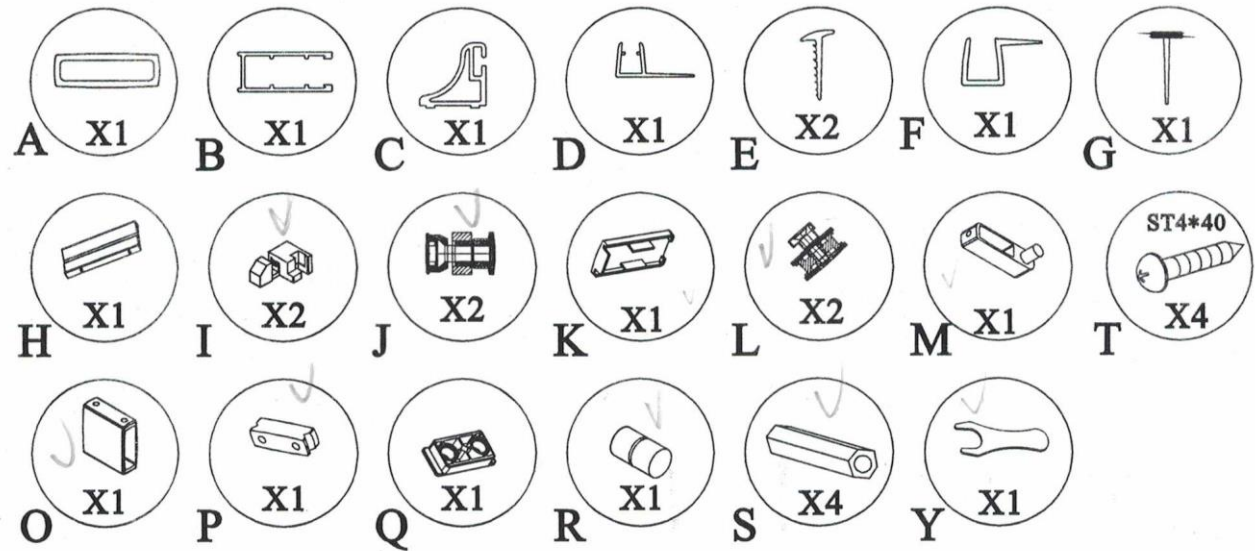

Инструменты

Комплектующие

The following components are packed in another products which would be matched with this product

Схема сборки

Инструменты

Карандаш

Сверло

Силикон

Отвертка

Рулетка

уровень

Дрель

МОЛОТОК

Комплектующие

The following components are packed in another products which would be matched with this product.

Схема сборки