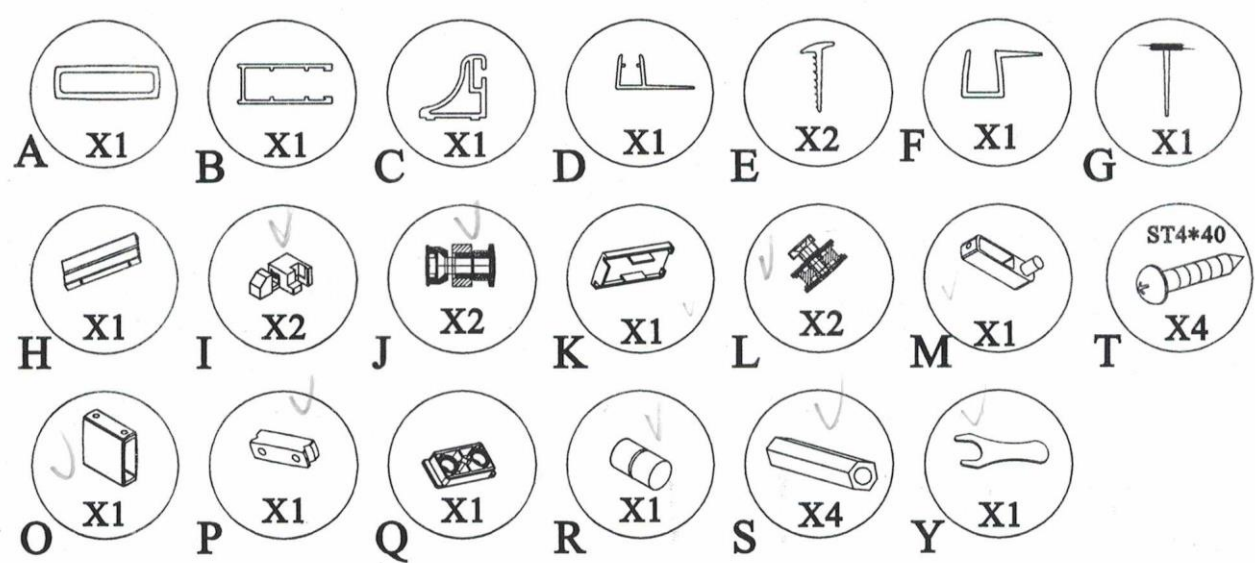

Инструменты

Комплектующие

The following components are packed in another products which would be matched with this product

Схема сборки

(2)

Инструменты

Карандаш

Сверло

Силикон

Отвертка

Рулетка

уровень

Дрель

МОЛОТОК

Комплектующие

The following components are packed in another products which would be matched with this product.

Схема сборки