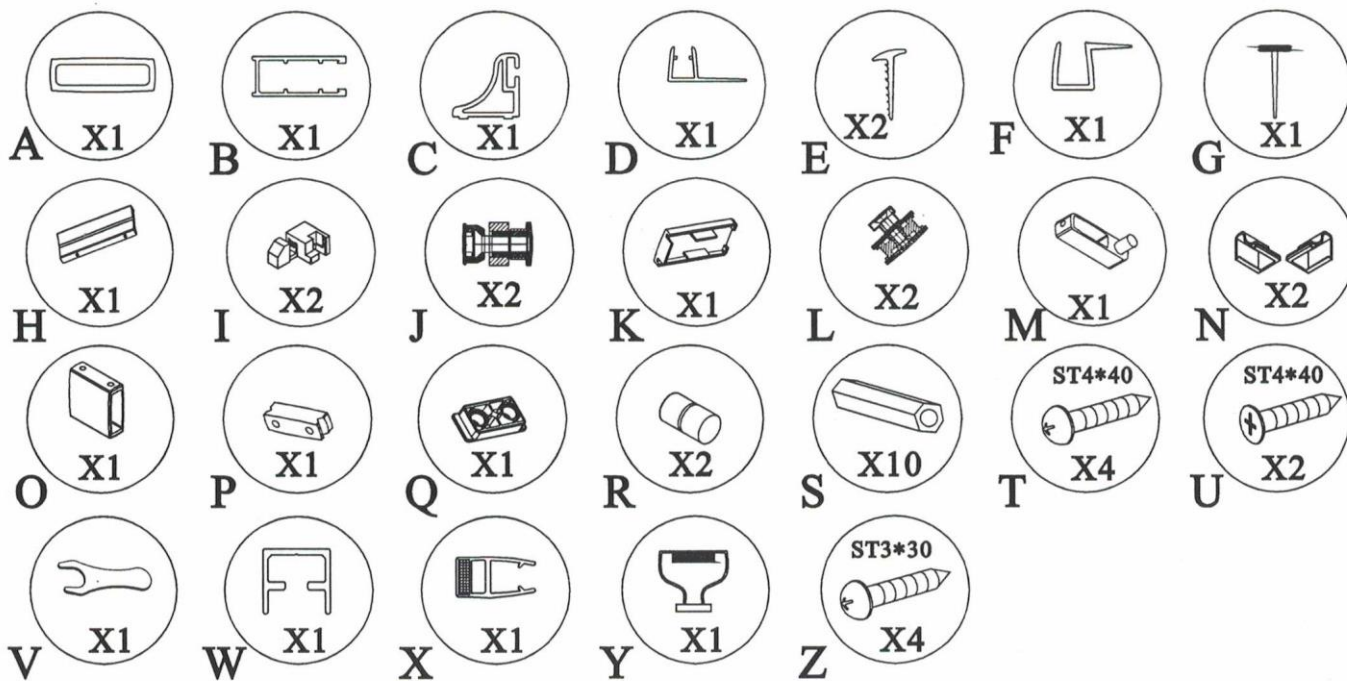

Инструменты

Комплектующие

The following components are packed in another products which would be matched with this product

Схема сборки

(2)

Инструменты

Карандаш

Сверло

Силикон

Отвертка

Рулетка

уровень

Дрель

МОЛОТОК

Комплектующие

The following components are packed in another products which would be matched with this product.

Схема сборки